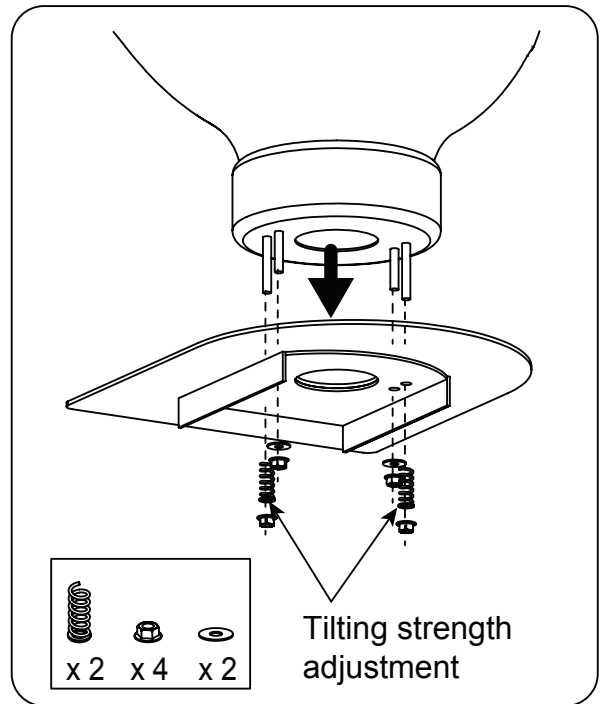

# Parts list

x 2

x 4

x 2

x 1

# Installation

1.

2.

3.

Connect the power plug.  
(Ombra with motorised legrest)  
Connect the pipes (drainage,  
water and hot water pipe) to the  
water mains.

4.