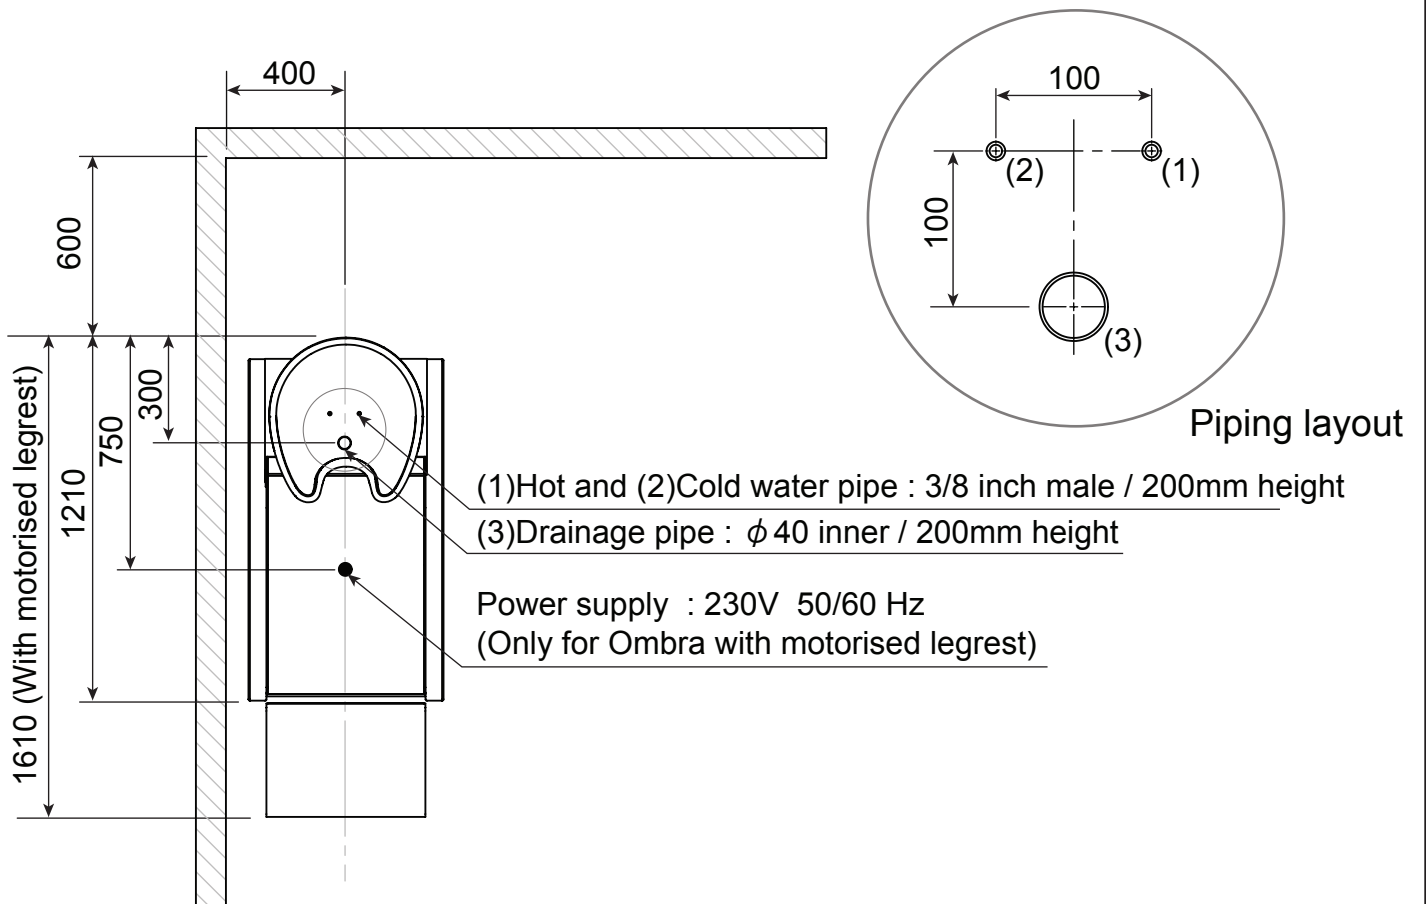

# Dimensions [mm]

For Ombra with motorised legrest  
Power supply : 230V 50/60 Hz

70.0 kg -Without motorised legrest  
80.5 kg -With motorised legrest

# Parts list

x 2

x 4

x 2

x 1