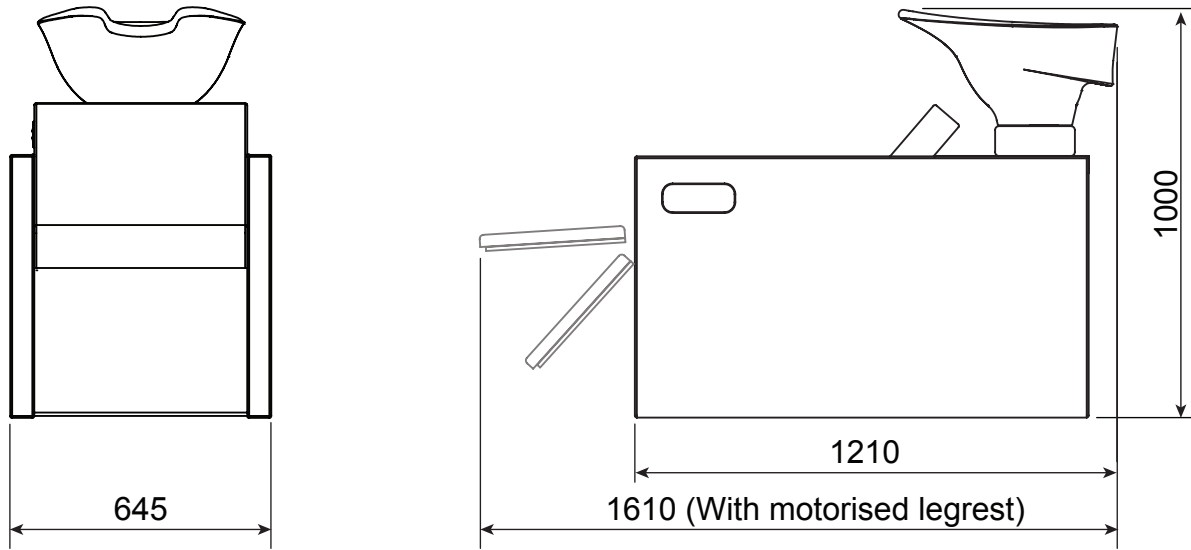

# Dimensions [mm]

For Ombra with motorised legrest  
Power supply : 230V 50/60 Hz

70.0 kg -Without motorised legrest  
80.5 kg -With motorised legrest

# Parts list

x 2

x 4

x 2

x 1