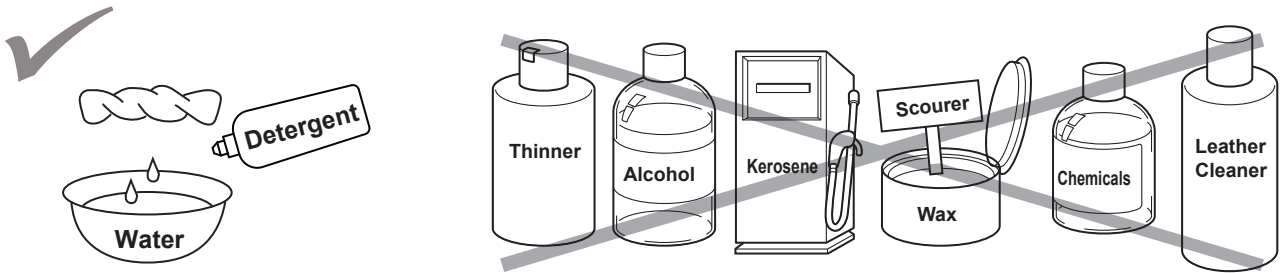

Maintenance

**TAKARA
BELMONT**

TAKARA BELMONT (UK) LTD.
BELMONT HOUSE, ONE ST.ANDREWS WAY, BOW
LONDON E3 3PA, UNITED KINGDOM
[http:// www.takarahairdressing.co.uk](http://www.takarahairdressing.co.uk)
TEL : +44 (0)20 7515 0333
Email : hairdressing@takara.co.uk